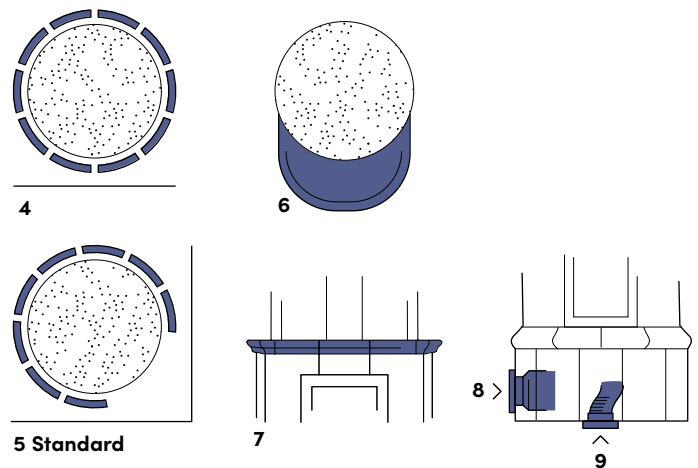

Technical data

Article no. G370

CE marking: EN 15250

Height: 2360 mm (customised to your needs)

Weight: 1,300 kg

Diameter (base): 770 mm

Energy efficiency: 92.4%

Nominal heat output (kW): 4.5

Heat retention: Up to 24 hours

Connection: Rear or top flue connection

Customisation is possible thanks to our artisan production.

Height, colour, decorations and materials can be adapted to your preferences and the conditions of your home. Louise comes with a hot-air cassette and brass hatches.

Optional

- 1 - Elevated base (from 250 to 310mm)
- 2 - Elevation - extra course (310 mm)
- 3 - Elevated center band (3-meter oven)
- 4 - Tiles all around (optional)
- 5 - Corner mounting, tiling 4/5 (**standard**)
- 6 - Spark protection plate, brass or stainless
Stainless steel instead of brass
- 7 - Shelf for mid sims
- 8 - Fan
Control for fan
- 9 - Supply air (connection from outside)