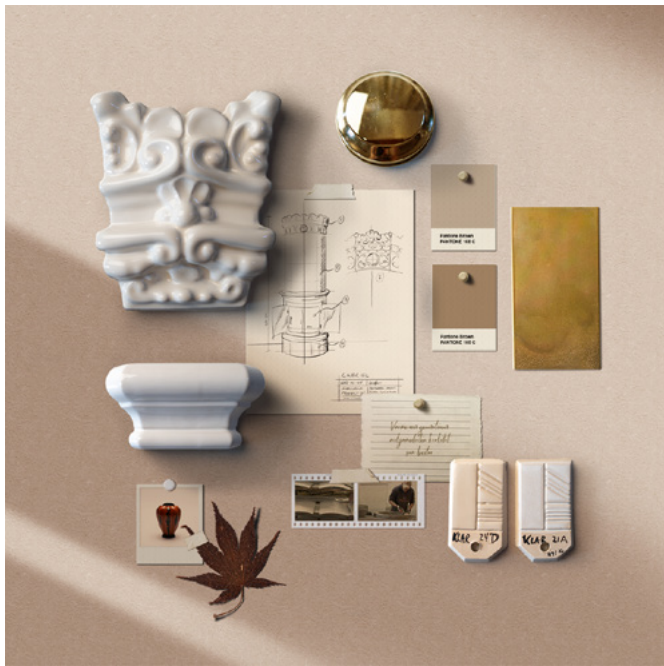

LOUISE

Louise is adorned with a magnificent and beautiful Art Nouveau-inspired crown.

The combination of the beautiful lines and embellishments of the traditional tiled stove and the large modern glass door gives an exclusive impression. Relax in front of the inviting glow of the fire and enjoy the pleasant and slow heat release that makes the stove so unique.

Technical data

Article no. G370

CE marking: EN 15250

Height: 2360 mm (customised to your needs)

Weight: 1,300 kg

Diameter (base): 770 mm

Energy efficiency: 92.4%

Nominal heat output (kW): 4.5

Heat retention: Up to 24 hours

Connection: Rear or top flue connection

Customisation is possible thanks to our artisan production.

Height, colour, decorations and materials can be adapted to your preferences and the conditions of your home. Louise comes with a hot-air cassette and brass hatches.