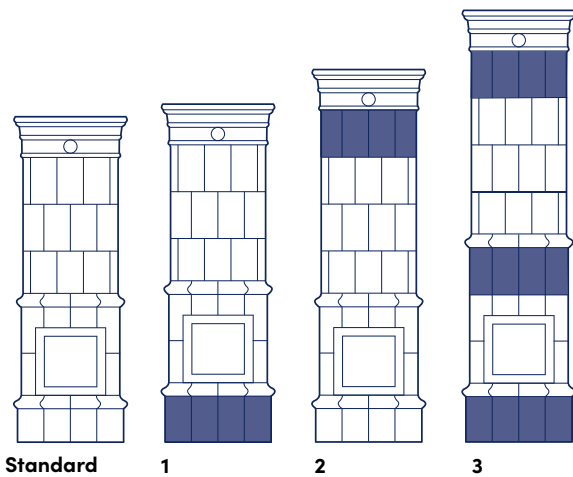

Technical data

Article no. G370

CE marking: EN 15250

Height: 2360 mm (customised to your needs)

Weight: 1,300 kg

Diameter (base): 770 mm

Energy efficiency: 92.4%

Nominal heat output (kW): 4.5

Heat retention: Up to 24 hours

Connection: Rear or top flue connection

Customisation is possible thanks to our artisan production.

Height, colour, decorations and materials can be adapted to your preferences and the conditions of your home. Louise comes with a hot-air cassette and brass hatches.

Optional

- 1 - Elevated base (from 250 to 310mm)
- 2 - Elevation - extra course (310 mm)
- 3 - Elevated center band (3-meter oven)
- 4 - Tiles all around (optional)
- 5 - Corner mounting, tiling 4/5 (**standard**)
- 6 - Spark protection plate, brass or stainless
Stainless steel instead of brass
- 7 - Shelf for mid sims
- 8 - Fan
Control for fan
- 9 - Supply air (connection from outside)